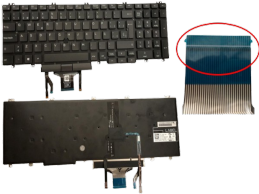

Friday, 15 de May de 2026 , 12:58 PM.

Descripción del Producto

KEY0833 DELL SPANISH IBERO WITH ALPHANUMERIC BLACK KEYS WITH POINTSTICK WITH BACKLIT NOT BLACK FRAME DOWN CENTRAL CONNECTOR WITH TRACKPAD - KEY0833