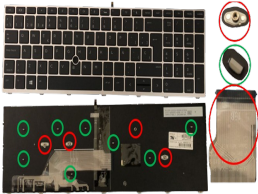

Friday, 15 de May de 2026 , 14:01 PM.

Descripción del Producto

**KEY0760 HP SPANISH IBERO WITH ALPHANUMERIC BLACK KEYS WITH
POINTSTICK WITH BACKLIT WITH SILVER FRAME DOWN CENTRAL
CONNECTOR - KEY0760**

Soluciones Integrales En Tecnología Global Office S.A. DE C.V.